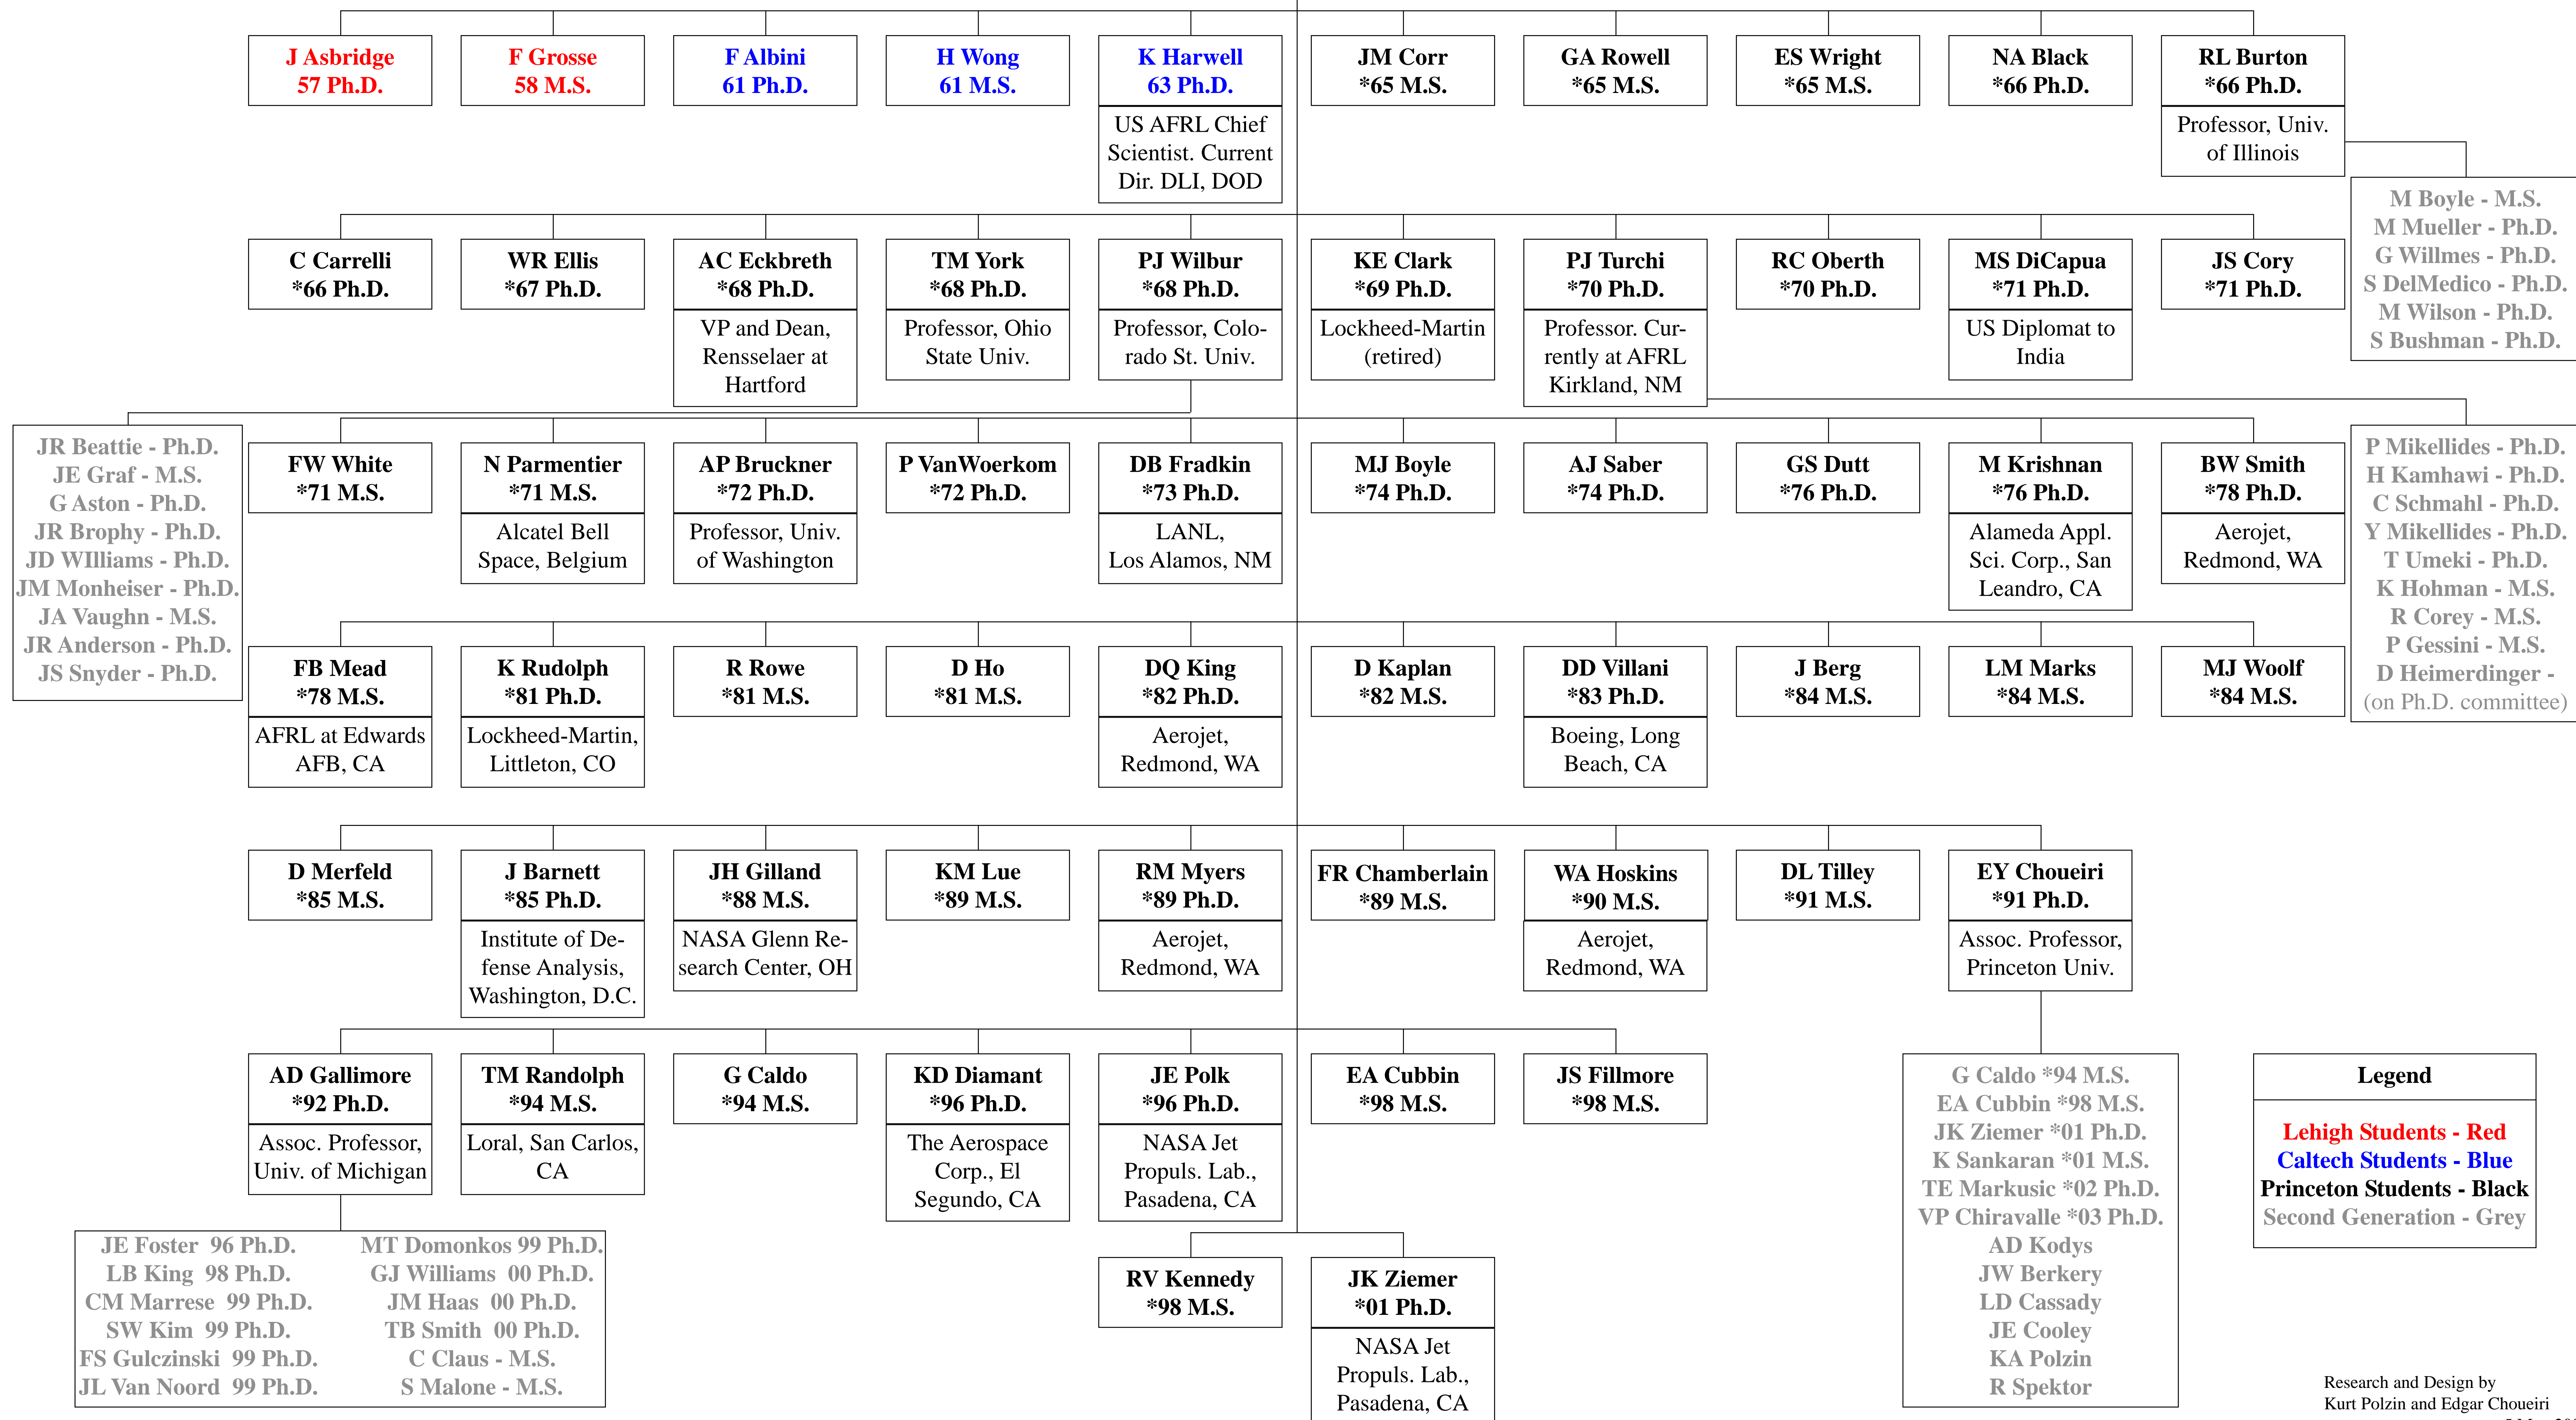

The Academic Family Tree of Dean Robert George Jahn

Bob

Legend

Lehigh Students - Red
Caltech Students - Blue
Princeton Students - Black
Second Generation - Grey